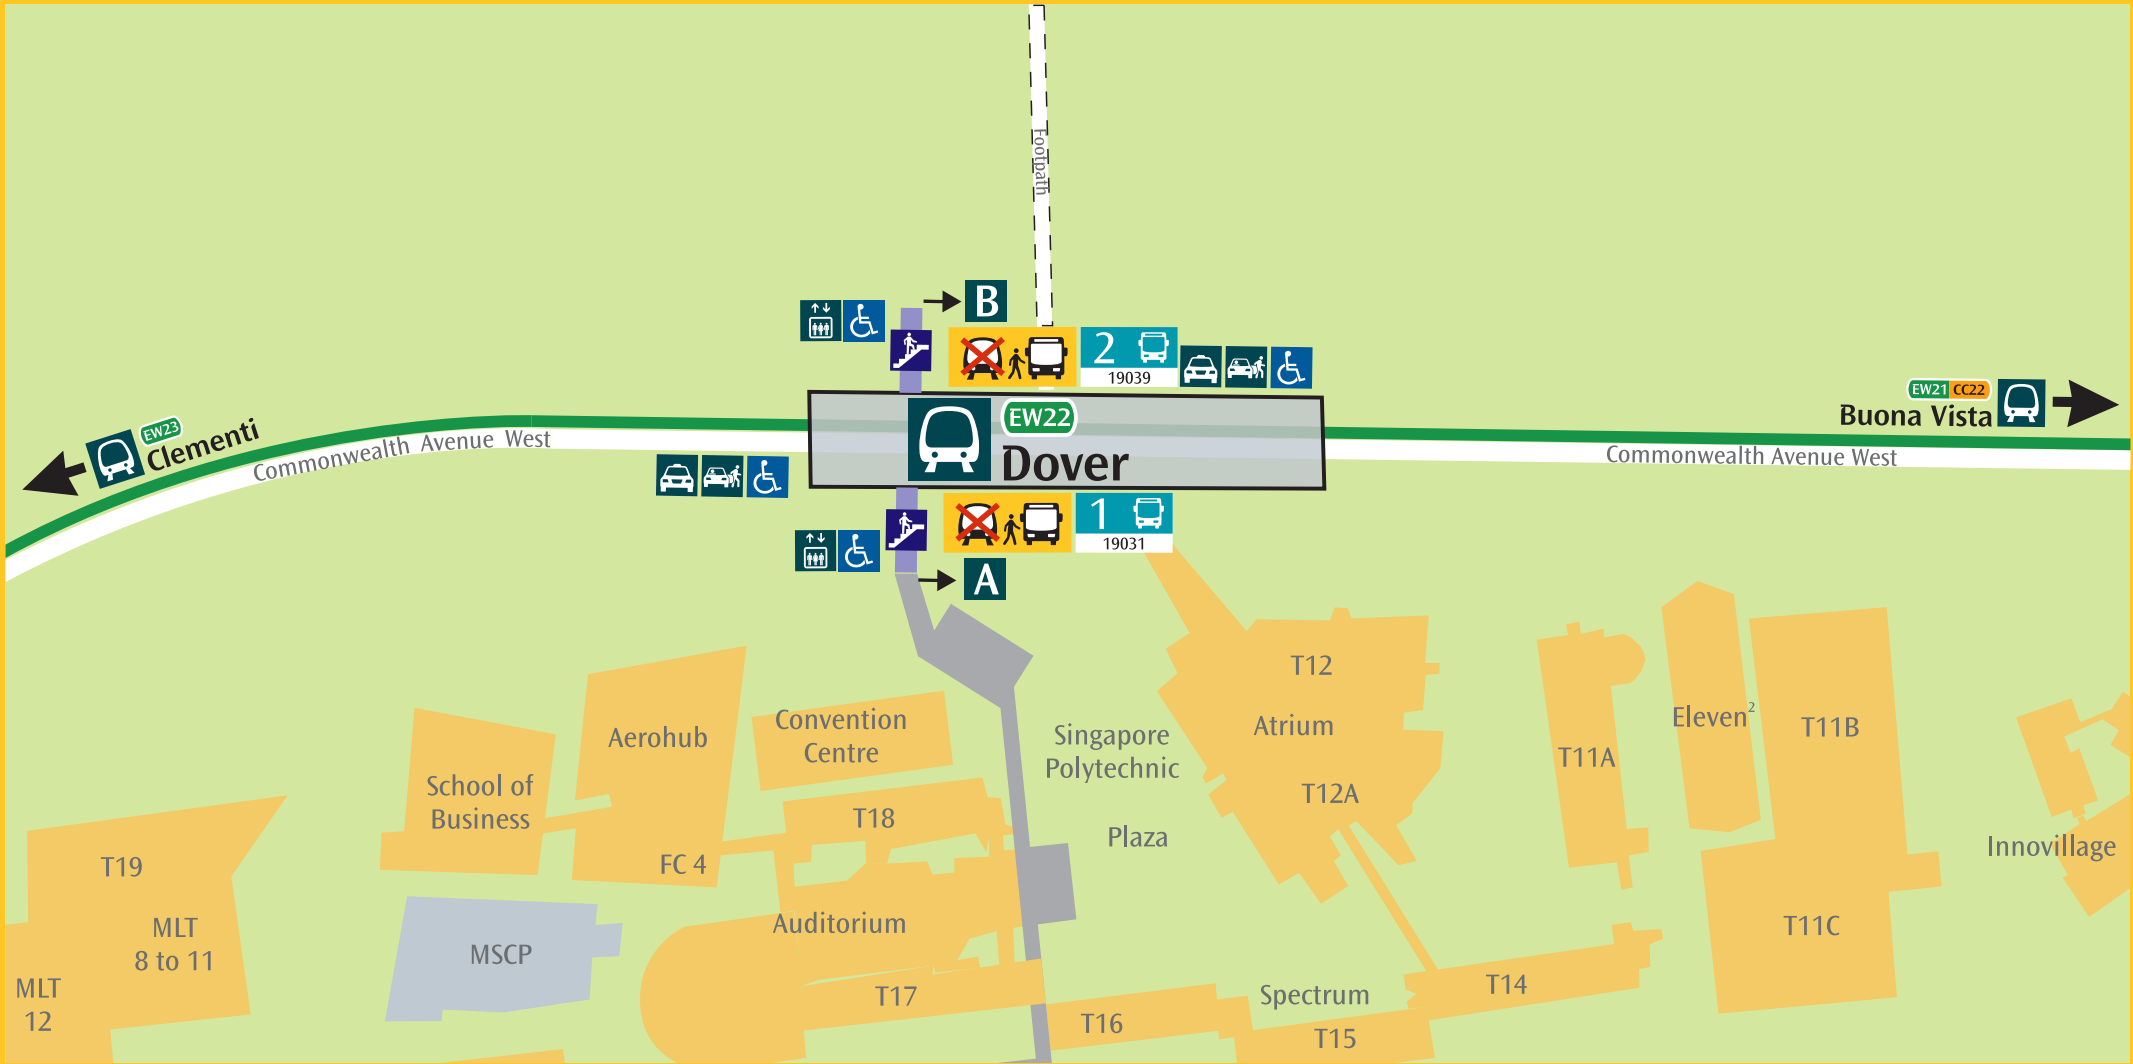

Free Bus Services

EW22

Dover

Going To	Exit	Bus Stop	Bus Service
Ang Mo Kio	A	1	74, 74e*
	B	2	166
Bayfront	B	2	106
Bedok	B	2	14
Bencoolen	B	2	14, 106, 147, 166
Boon Keng	B	2	147
Bras Basah	B	2	14, 106, 147, 166
Bukit Batok	A	1	106
Buona Vista	B	2	14, 74, 74e*, 105, 106, 147, 185
Chinatown	B	2	147, 166
City Hall	B	2	14, 106
Clarke Quay	B	2	147, 166
Clementi	A	1	14, 105, 106, 147, 166, 185
Commonwealth	B	2	105, 147
Dhoby Ghaut	B	2	14, 106
Downtown	B	2	106
Esplanade	B	2	14, 106
Farrer Park	B	2	147
HarbourFront	B	2	166
Holland Village	B	2	106
	B	2	106
Hougang	A	1	74, 74e*
	B	2	147
Jurong East	A	1	105
King Albert Park	A	1	74

Going To	Exit	Bus Stop	Bus Service
Labrador Park	B	2	166
Little India	B	2	147, 166
Lorong Chuan	B	2	105
Marina Bay	B	2	106
Marymount	A	1	74, 74e*
	B	2	166
Mountbatten	B	2	14
Nicoll Highway	B	2	14
Novena	B	2	166
Orchard	B	2	14, 106
Outram Park	B	2	147, 166
Pioneer	A	1	185
Potong Pasir	B	2	147
Promenade	B	2	106
Serangoon	B	2	105, 147
Sixth Avenue	A	1	74
Somerset	B	2	14, 106
Stevens	B	2	105
Tan Kah Kee	A	1	74
Tanah Merah	B	2	14
Tanjong Pagar	B	2	106
Telok Blangah	B	2	166
Toa Payoh	B	2	105
Woodleigh	B	2	147

*Operates on selected days and/or times

Taxi Dial-A-Cab
6342 5222

 Dial-A-Cab
 6342 5222

 Free Bridging Bus Boarding Point
 (Available only upon activation)