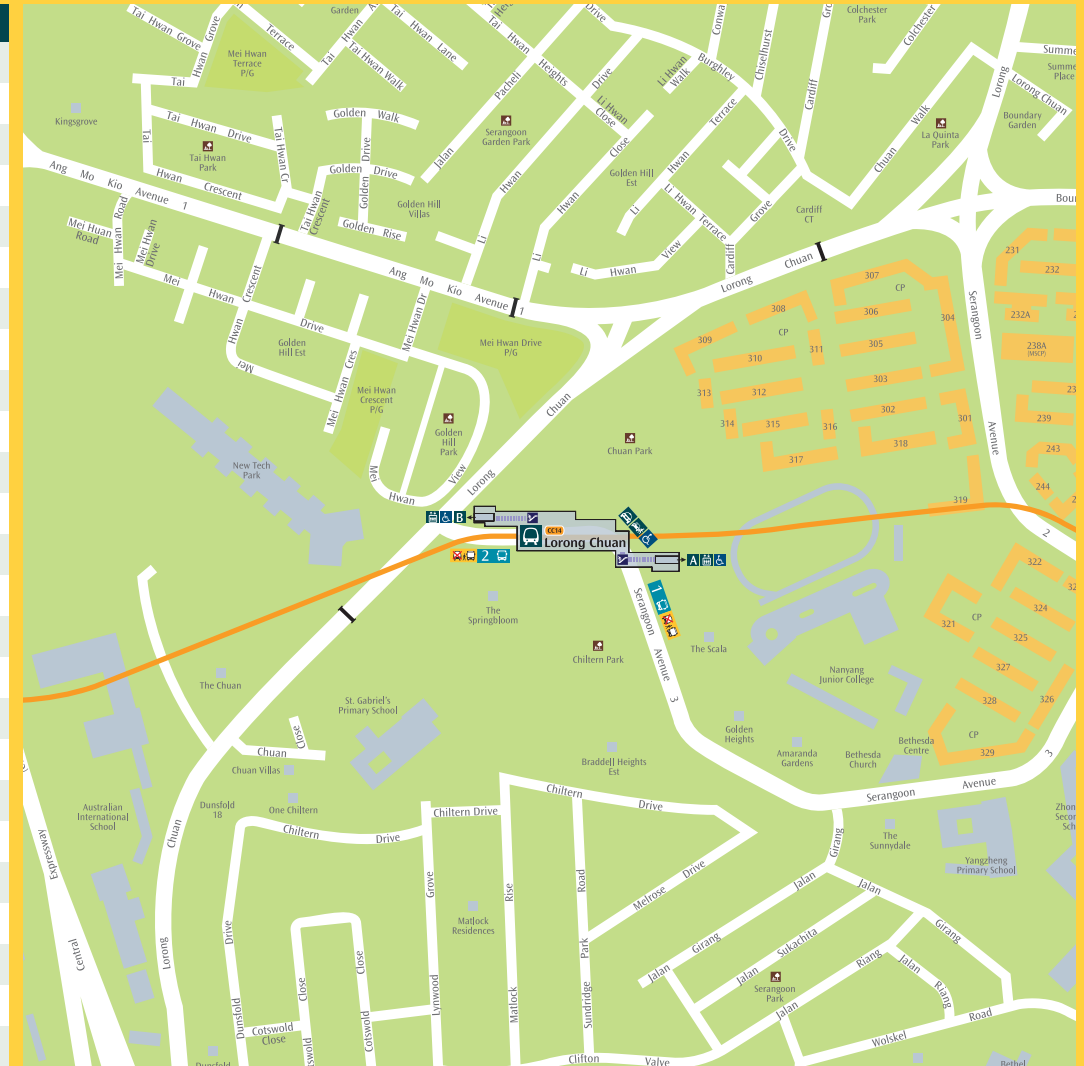

Free Bus Services

CC14

Lorong Chuan

Going To	Exit	Bus Stop	Bus Service
Bishan	B	2	NS17 CC15
Buona Vista	B	2	EW21 CC22
Clementi	B	2	EW23
Commonwealth	B	2	EW20
Dover	B	2	EW22
Jurong East	B	2	NS1 EW24
Kaki Bukit	A	1	DT2B
Orchard	B	2	NS22
Pasir Ris	A	1	EW1
Serangoon	A	1	NE12 CC13
Stevens	B	2	DT10
Tai Seng	A	1	CC11
Toa Payoh	B	2	NS19

*Operates on selected days and/or times

Dial-A-Cab
6342 5222