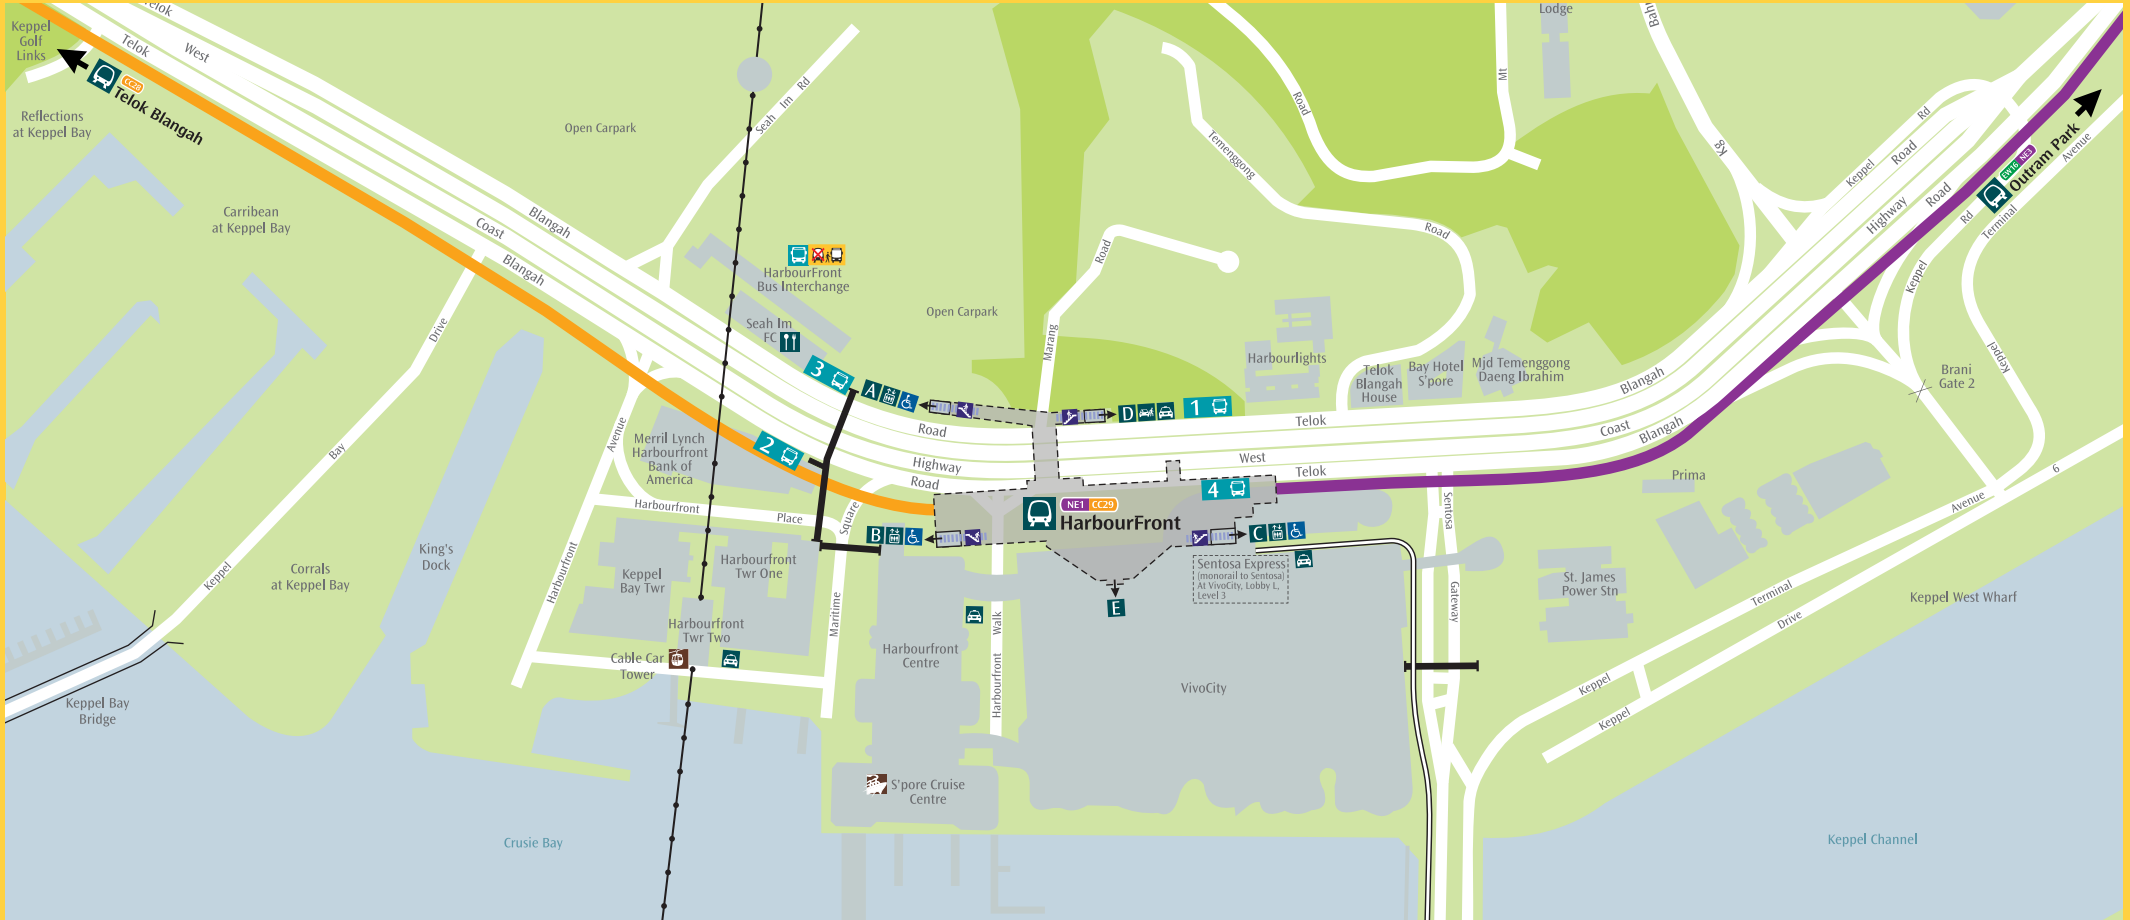

# Free Bus Services

NE1 CC29

HarbourFront

Going To	Exit	Bus Stop	Bus Service
Aljunied	A	Int	80
Bartley	A	Int	93
Boon Keng	A	Int	65
Bras Basah	A	Int	124
Bugis	A	Int	80
Bukit Panjang	A	Int	963
Cashew	A	Int	963
Chinatown	A	Int	80, 124
Choa Chu Kang	A	Int	188
City Hall	A	Int	124
Clarke Quay	A	Int	80, 124
Commonwealth	A	Int	855
Dhoby Ghaut	A	Int	65, 124
Eunos	A	Int	93
Farrer Park	A	Int	65
Farrer Road	A	Int	93, 855
Haw Par Villa	A	Int	188
Hillview	A	Int	963
Hougang	A	Int	80
Kallang	A	Int	80
Khatib	A	Int	855
Kovan	A	Int	80
Kent Ridge	A	Int	963, 963E*
Labrador Park	A	Int	93, 188, 963, 963E*
Lavender	A	Int	80

Going To	Exit	Bus Stop	Bus Service
Little India	A	Int	65
MacPherson	A	Int	65, 80
Marsiling	A	Int	963, 963E*
Marymount	A	Int	855
Mattar	A	Int	65
Newton	A	Int	124
Orchard	A	Int	65, 124
Outram Park	A	Int	124
Pasir Panjang	A	Int	188
Sengkang	A	Int	80
Somerset	A	Int	65, 124
Tai Seng	A	Int	80, 93
Tampines	A	Int	65
Tampines West	A	Int	65
Tanjong Pagar	A	Int	80
Telok Blangah	A	Int	93, 188, 963
Tiong Bahru	A	Int	123M*
Ubi	A	Int	65
Woodlands	A	Int	963, 963E*
Yishun	A	Int	855

# Exit Map

NE1 CC29 HarbourFront

Dial-A-Cab  
6342 5222

Free Bus Boarding Point  
(Available only upon activation)