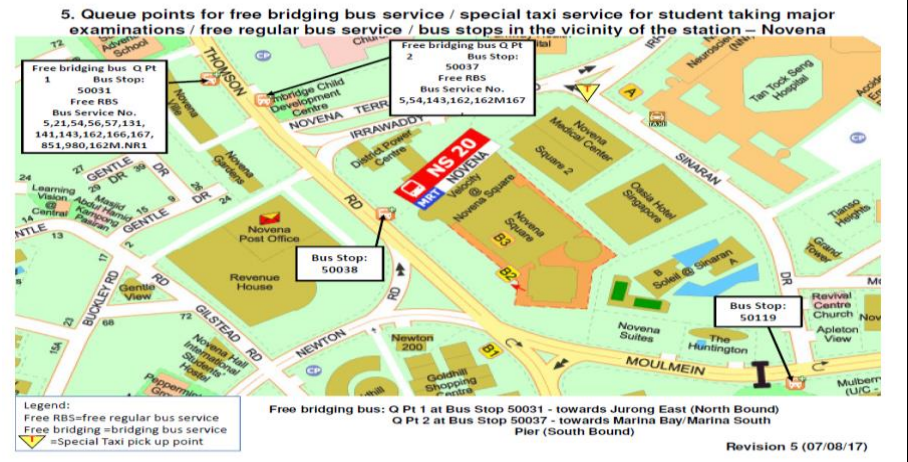

Yishun Station (NS13)	# Bus Stop 50031, Opposite Novena Church, (Exit B): 851
# All public bus services at this location are free when Train Service is Affected.	
Taxi Services:	
Nearest Taxi Stand:	Exit B; Novena Square Shopping Centre Exit A; Square 2 Shopping Centre
Taxi Booking Service Hotlines:	SMRT Taxis - 6555 8888 Comfort Taxi - 6552 1111 Premier Taxis - 6363 6888 Trans Cab – 6555 3333
For information on integrated transportation services, please contact TransitLink Hotline at 1800-225 5663. You can also contact SMRT Customer Relations Centre at 1800-336 8900. 有关地铁及巴士路线询问, 请接热线 1800-225 5663 向通联有限公司联络。您也可以联络 SMRT 客户联系中心热线号码 1800-336 8900.	

Note:

Free RBS	When activated, all regular buses (regardless of operator) at the designated bus stops are free boarding. (refer to “Free RBS” on the map)
Free Bridging Bus	When activated, these buses will stop at each MRT station of the affected sector as a form of bridging between stations (free boarding). (refer to “Free Bridging Bus” on the map)