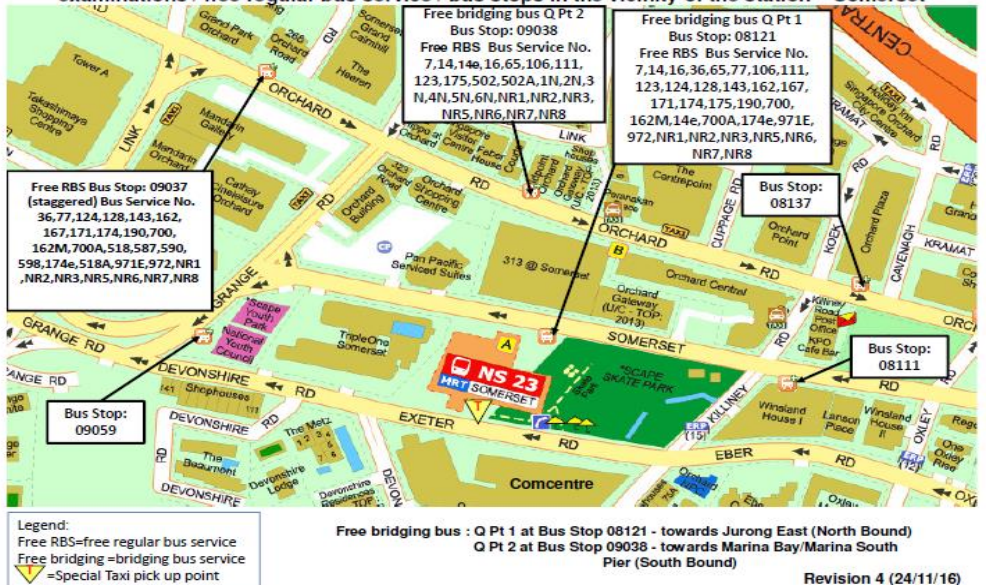

Taxi Booking Service Hotlines:

SMRT Taxis - 6555 8888
Comfort Taxi - 6552 1111
Trans Cab - 6555 3333
Premier Taxis - 6363 6888

For information on integrated transportation services, please contact TransitLink Hotline at 1800-225 5663. You can also contact SMRT Customer Relations Centre at 1800-336 8900.

有关地铁及巴士路线询问, 请拨打热线 1800-225 5663 向通联有限公司联络。您也可以联络 SMRT 客户服务中心热线号码 1800-336 8900。

5. Queue points for free bridging bus service / special taxi service for student taking major examinations / free regular bus service / bus stops in the vicinity of the station – Somerset

Note:

Free RBS	When activated, all regular buses (regardless of operator) at the designated bus stops are free boarding. (refer to “Free RBS” on the map)
Free Bridging Bus	When activated, these buses will stop at each MRT station of the affected sector as a form of bridging between stations (free boarding). (refer to “Free Bridging Bus” on the map)