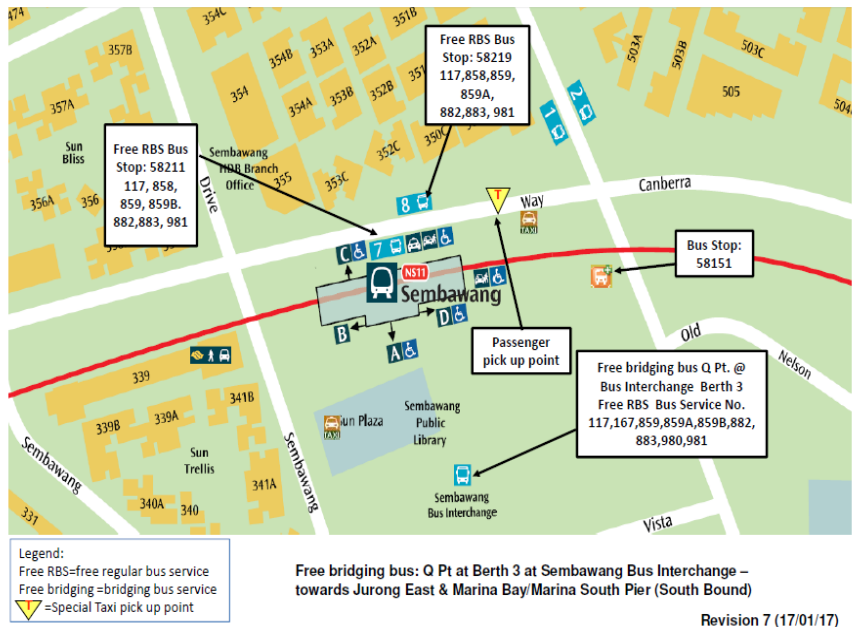

All public bus services at this location are free when Train Service Affected.

Taxi Services:

Nearest Taxi Stand:

Exit C

Taxi Booking Service
Hotlines:

SMRT Taxi - 6555 8888
Comfort Taxi - 6552 1111
Trans Cab - 6555 3333
Premier Taxis - 6363 6888

5. Queue points for free bridging bus service / special taxi service for student taking major examinations / free regular bus service / bus stops in the vicinity of the station – Sembawang

Note:

Free RBS	When activated, all regular buses (regardless of operator) at the designated bus stops are free boarding. (refer to “Free RBS” on the map)
Free Shuttle	When activated, these buses will stop at each MRT station of the affected sector as a form bridging between stations (free boarding). (refer to “Free Shuttle” on the map)