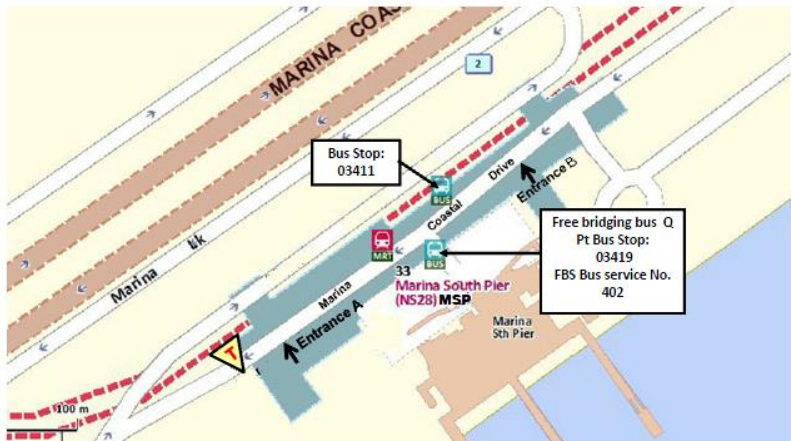

Marina South Pier Station(NS28)

Train Service has been affected and we are working to restore normal service as quickly as possible. We apologize for any inconvenience caused.

Alternative Transport

Bus Services from Marina South Pier to:

Downtown Station (DT17)	# Bus Stop 03419 (Exit B): 402
Marina Bay Station (NS27/CE2)	# Bus Stop 03419 (Exit B): 402
Tanjong Pagar Station (EW15)	# Bus Stop 03419 (Exit B): 402

All public bus services at this location are free when Train Service Affected.

有关地铁及巴士路线询问，请拨打热线 1800-225 5663 向通联有限公司联络。您也可以联络 SMRT 客户联系中心热线号码 1800-336 8900。

5. Queue points for free bridging bus service / special taxi service for student taking major examinations / free regular bus service / bus stops in the vicinity of the station – Marina South Pier

Legend:
 Free RBS=free regular bus service
 Free bridging =bridging bus service
 ▽=Special Taxi pick up point

Free bridging bus: at Bus Stop – towards Jurong East (North Bound)

Revision 3 (24/11/16)

Note: