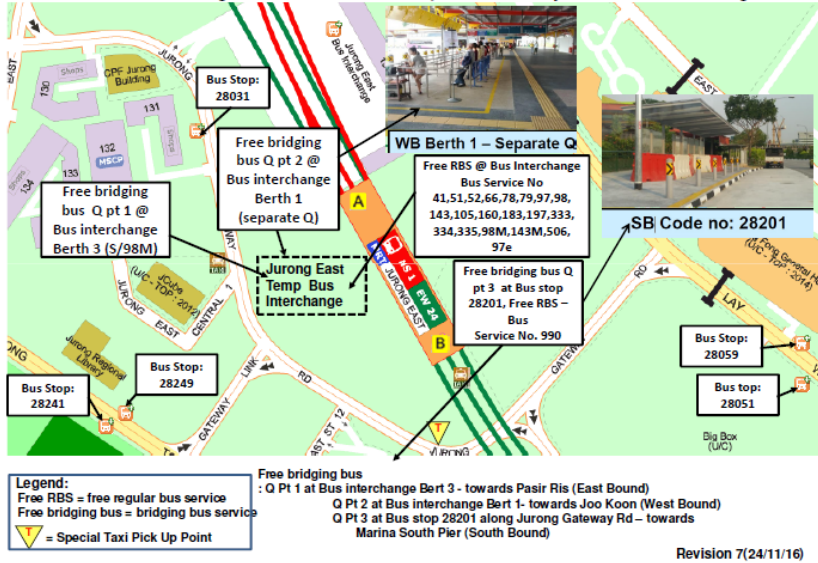

5. Queue points for free bridging bus service / special taxi service for student taking major examinations / free regular bus service / bus stops in the vicinity of the station – Jurong East

Note:

Free RBS	When activated, all regular buses (regardless of operator) at the designated bus stops are free boarding. (refer to “Free RBS” on the map)
Free Bridging Bus	When activated, these buses will stop at each MRT station of the affected sector as a form of bridging between stations (free boarding). (refer to “Free Bridging Bus” on the map)