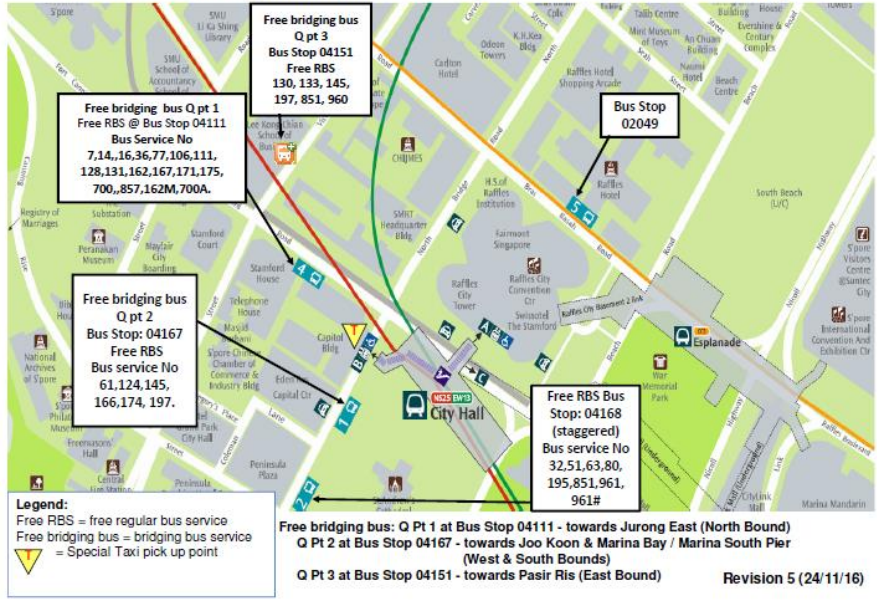

5. Queue points for free bridging bus service / special taxi service for student taking major examinations / free regular bus service / bus stops in the vicinity of the station – City Hall

Note:

Free RBS	When activated, all regular buses (regardless of operator) at the designated bus stops are free boarding. (refer to “Free RBS” on the map)
Free Bridging Bus	When activated, these buses will stop at each MRT station of the affected sector as a form of bridging between stations (free boarding). (refer to “Free Bridging Bus” on the map)