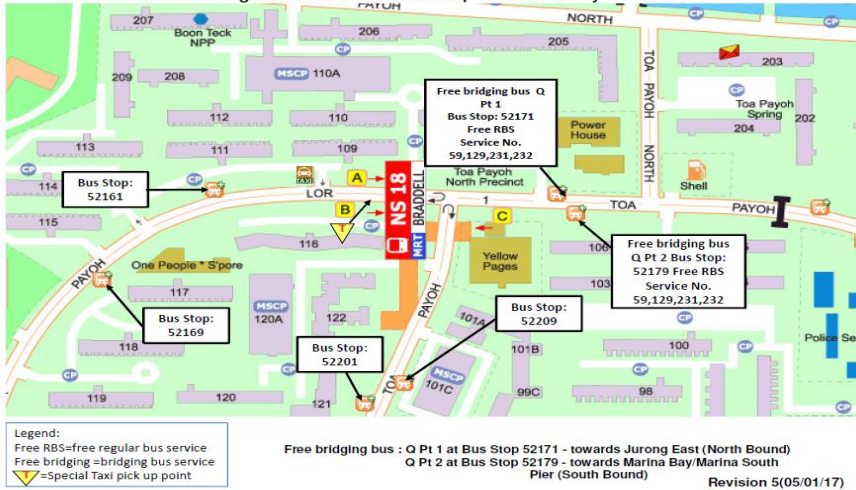

5. Queue points for free bridging bus service / special taxi service for student taking major examinations / free regular bus service / bus stops in the vicinity of the station – Braddell

Note:

Free RBS	When activated, all regular buses (regardless of operator) at the designated bus stops are free boarding. (refer to “Free RBS” on the map)
Free Bridging Bus	When activated, these buses will stop at each MRT station of the affected sector as a form of bridging between stations (free boarding). (refer to “Free Bridging” on the map)