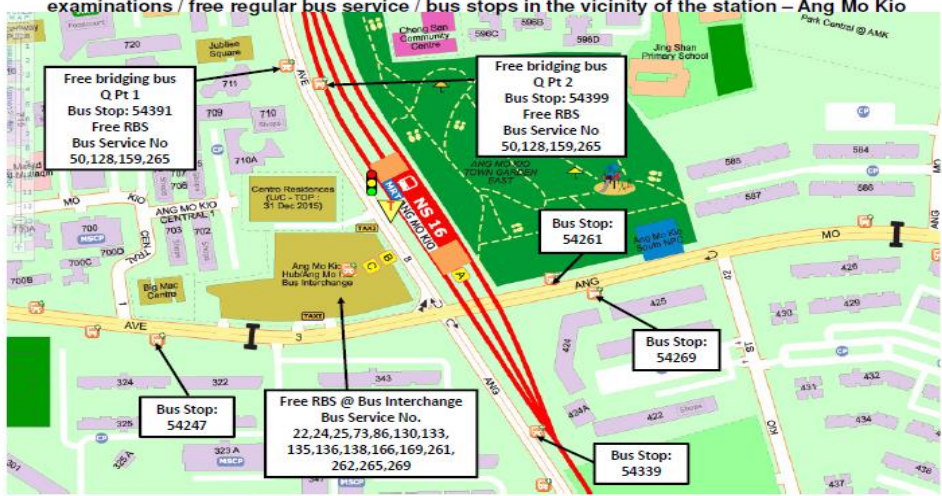

Bishan station (NS17/CC15)	Bus stop 54269 (Exit A; Opp Stn) : 88 # Bus stop 54399 (Exit B; Opp Blk 710) : 50
Bedok station (EW5)	# Bus interchange : 24,25
Boon Keng station (NE 9)	# Bus interchange : 130,133
Bugis station (EW12/DT14)	# Bus interchange : 130,133
Changi Airport station (CG2)	# Bus interchange : 24
Clementi station (EW 23)	# Bus interchange : 166
City Hall station (NS25/EW13)	# Bus interchange : 166
Dhoby Ghaut station (NS24/NE6/CC1)	Bus stop 54339 (Exit A, Blk 422) : 162
Dover station (EW22)	# Bus interchange : 166
Eunos station (EW 7) & Bus Interchange	# Bus interchange : 24
Harbour Front station (CC29/NE1)	# Bus interchange : 166
Kembangan station (EW 6)	# Bus interchange : 24 ,25
Kovan station (NE13)	# Bus interchange : 136
Lavender station (EW11)	# Bus interchange : 133
Little India station (NE7/DT12)	# Bus interchange : 166
Novena station (NS20)	# Bus interchange : 166
Newton station (NS21/DT11)	Bus stop 54339 (Exit A; Blk 422) : 162
Orchard station (NS22)	Bus stop 54339 (Exit A; Blk 422) : 162
Paya Lebar station (EW8/CC9)	# Bus interchange : 24,135

5. Queue points for free bridging bus service / special taxi service for student taking major examinations / free regular bus service / bus stops in the vicinity of the station – Ang Mo Kio

Free bridging bus : Q Pt 1 at Bus Stop 54391 - towards Jurong East (North Bound)
 Q Pt 2 at Bus Stop 54399 - towards Marina Bay/Marina South Pier (South Bound)