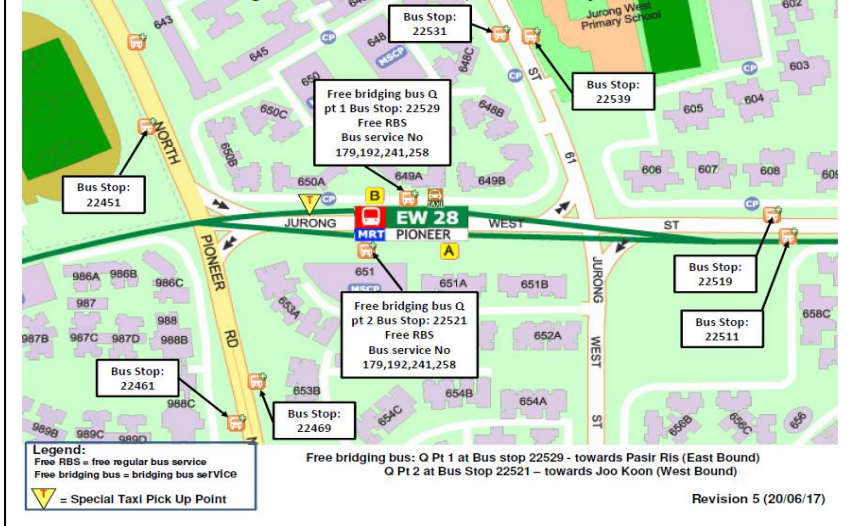

5. Queue points for free bridging bus service / special taxi service for student taking major examinations / free regular bus service / bus stops in the vicinity of the station – Pioneer

Note:

Free RBS	When activated, all regular buses (regardless of operator) at the designated bus stops are free boarding. (refer to “Free RBS” on the map)
Free Bridging Bus	When activated, these buses will stop at each MRT station of the affected sector as a form of bridging between stations (free boarding). (refer to “Free Bridging Bus” on the map)