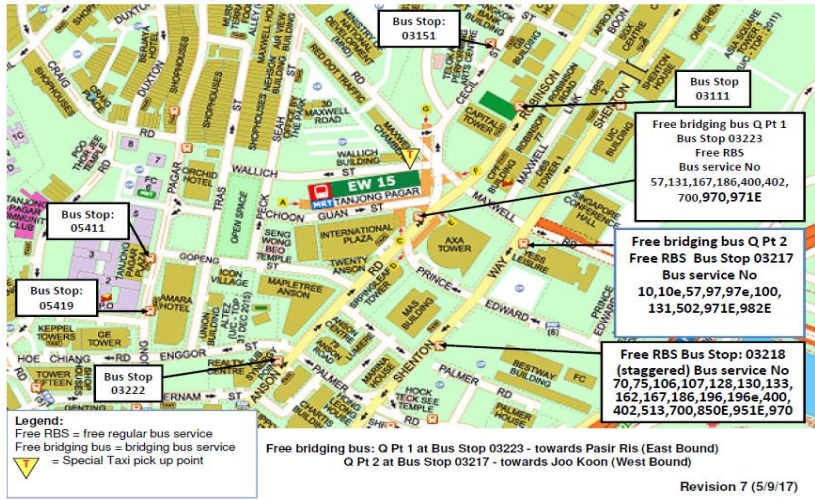

5. Queue points for free bridging bus service / special taxi service for student taking major examinations / free regular bus service / bus stops in the vicinity of the station – Tanjong Pagar

Note:

Free RBS	When activated, all regular buses (regardless of operator) at the designated bus stops are free boarding. (refer to “Free RBS” on the map)
Free Bridging Bus	When activated, these buses will stop at each MRT station of the affected sector as a form of bridging between stations (free boarding). (refer to “Free Bridging Bus” on the map)