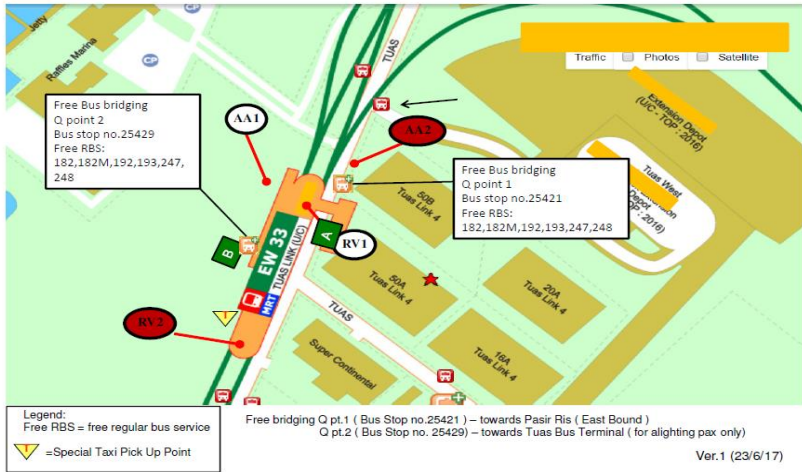

5. Queue points for free bridging bus service / special taxi service for students taking major examinations / free regular bus service / bus stops in the vicinity of the station. – Tuas Link

Note:

Free RBS	When activated, all regular buses (regardless of operator) at the designated bus stops are free boarding. (refer to “Free RBS” on the map)
Free Bridging Bus	When activated, these buses will stop at each MRT station of the affected sector as a form of bridging between stations (free boarding). (refer to “Free Bridging Bus” on the map)