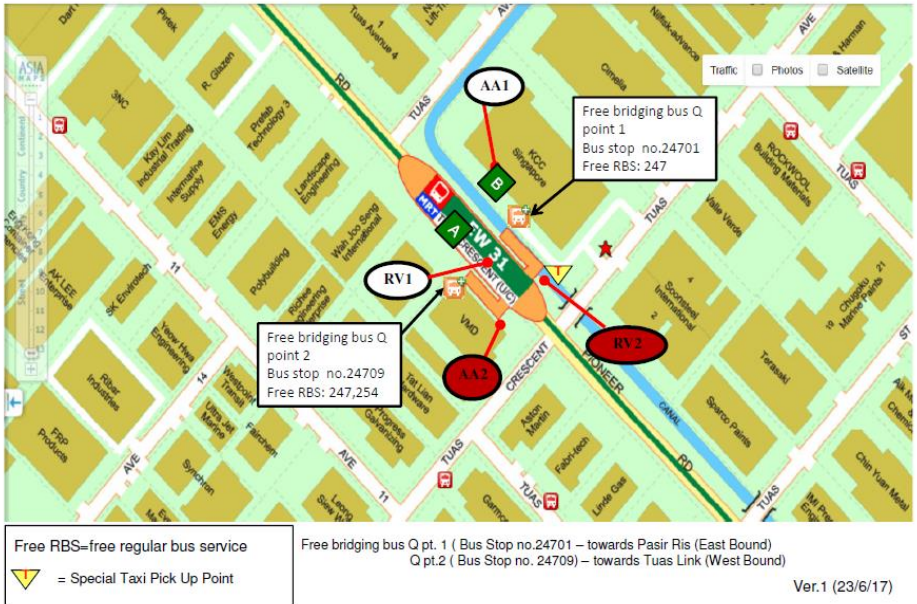

5. Queue points for free bridging bus service / special taxi service for students taking major examinations / free regular bus service / bus stops in the vicinity of the station. – Tuas Crescent

Note:

Free RBS	When activated, all regular buses (regardless of operator) at the designated bus stops are free boarding. (refer to “Free RBS” on the map)
Free Bridging Bus	When activated, these buses will stop at each MRT station of the affected sector as a form of bridging between stations (free boarding). (refer to “Free Bridging Bus” on the map)