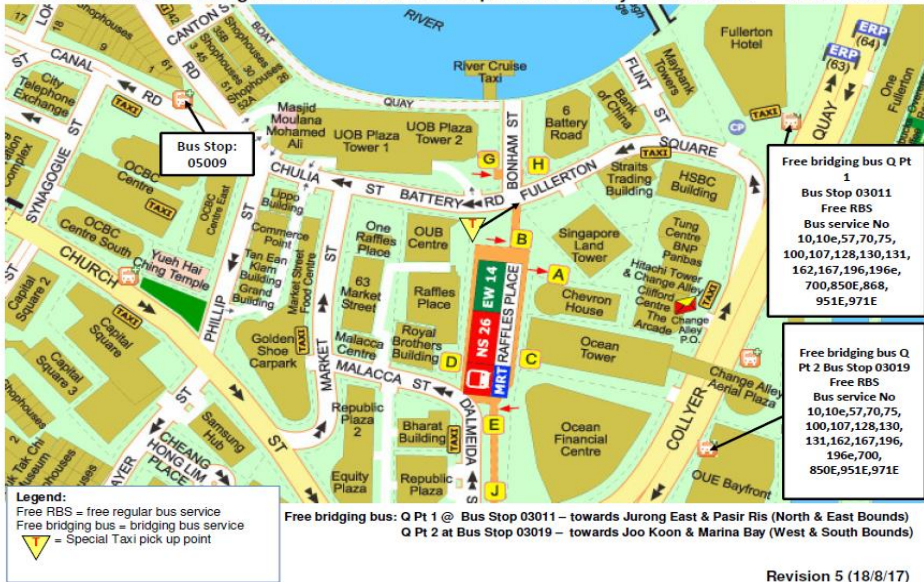

#### Bus Services from Raffles Place to:

Aljunied Station (EW9)	# Bus Stop 03011, Fullerton Rd, Fullerton Hotel (Exit B): 100
Ang Mo Kio Station (NS16)	# Bus Stop 03011, Fullerton Rd, Fullerton Hotel (Exit B): 130
Beauty World Station (DT5)	# Bus Stop 03019, Collyer Quay, OUE Bayfront (Exit B): 75
Bishan Station (NS17/CC15)	# Bus Stop 03011, Fullerton Rd, Fullerton Hotel (Exit B): 57, 128
Bugis Station (EW12/DT14)	# Bus Stop 03011, Fullerton Rd, Fullerton Hotel (Exit B): 57, 130
Bukit Merah Bus Interchange	# Bus Stop 03019, Collyer Quay, OUE Bayfront (Exit B) : 57, 131, 167
Cashew Station (DT2)	# Bus Stop 03019, Collyer Quay, OUE Bayfront (Exit B): 75
City Hall Station (NS25/EW13)	# Bus Stop 03011, Fullerton Rd, Fullerton Hotel (Exit B): 128, 131, 162, 167, 700
Clementi Station (EW23)	# Bus stop 03019, Collyer Quay, OUE Bayfront (Exit B): 196
Commonwealth Station (EW20)	# Bus stop 03019, Collyer Quay, OUE Bayfront (Exit B): 100, 196
Dhoby Ghaut Station (NS24/NE6/CC1)	# Bus Stop 03011, Fullerton Rd, Fullerton Hotel (Exit B): 128, 162, 167, 700
Farrer Park Station (NE8)	# Bus Stop 03011, Fullerton Rd, Fullerton Hotel (Exit B): 130, 131
Harbourfront Station (NE1/CC29)	# Bus stop 03019, Collyer Quay, OUE Bayfront (Exit B): 10, 100, 131, 196
Haw Par Villa Station (CC25)	# Bus stop 03019, Collyer Quay, OUE Bayfront (Exit B): 10
Hougang Station (NE14)	# Bus Stop 03011, Fullerton Rd, Fullerton Hotel (Exit B): 107
Hillview Station (DT3)	# Bus Stop 03019, Collyer Quay, OUE Bayfront (Exit B): 75

### 5. Queue points for free bridging bus service / special taxi service for student taking major examinations / free regular bus service / bus stops in the vicinity of the station – Raffles Place