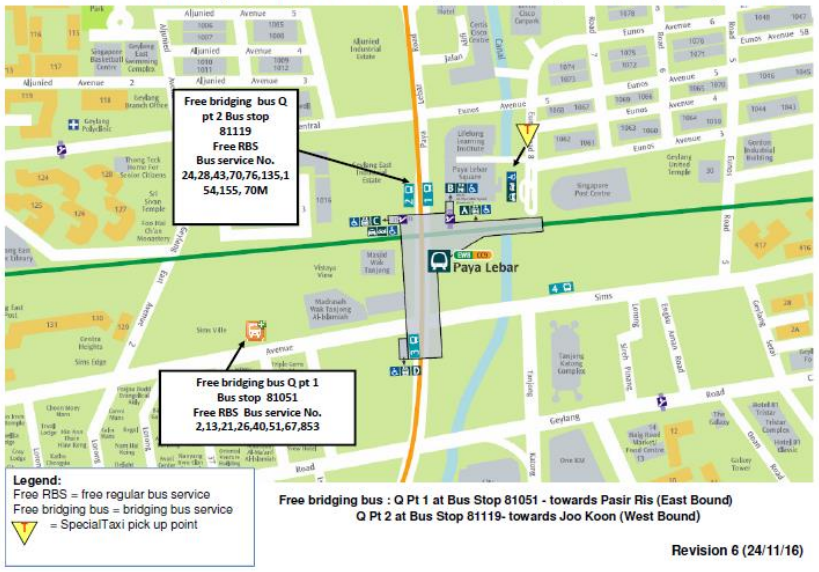

5. Queue points for free bridging bus service / special taxi service for student taking major examinations / free regular bus service / bus stops in the vicinity of the station – Paya Lebar

Note:

Free RBS	When activated, all regular buses (regardless of operator) at the designated bus stops are free boarding. (refer to “Free RBS” on the map)
Free Bridging Bus	When activated, these buses will stop at each MRT station of the affected sector as a form of bridging between stations (free boarding). (refer to “Free Bridging Bus” on the map)