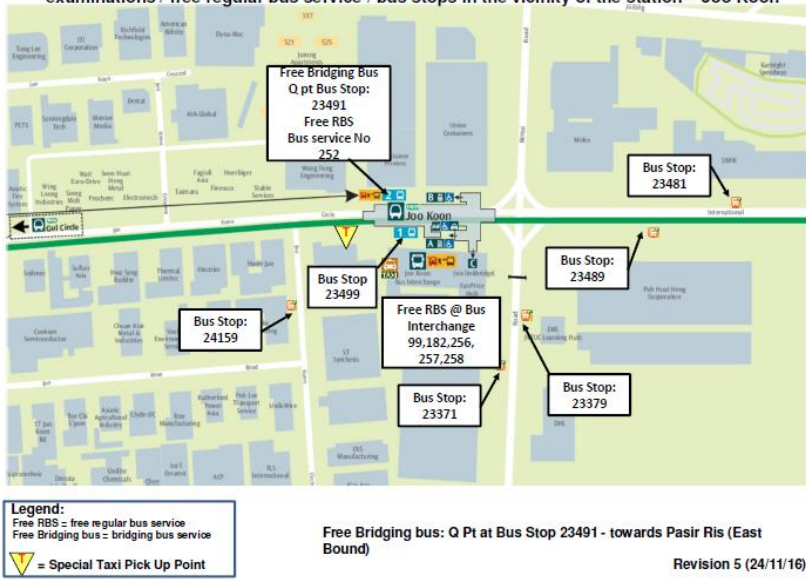

5. Queue points for free bridging bus service / special taxi service for student taking major examinations / free regular bus service / bus stops in the vicinity of the station – Joo Koon

Note:

Free RBS	When activated, all regular buses (regardless of operator) at the designated bus stops are free boarding. (refer to “Free RBS” on the map)
Free Bridging Bus	When activated, these buses will stop at each MRT station of the affected sector as a form of bridging between stations (free boarding). (refer to “Free Bridging Bus” on the map)