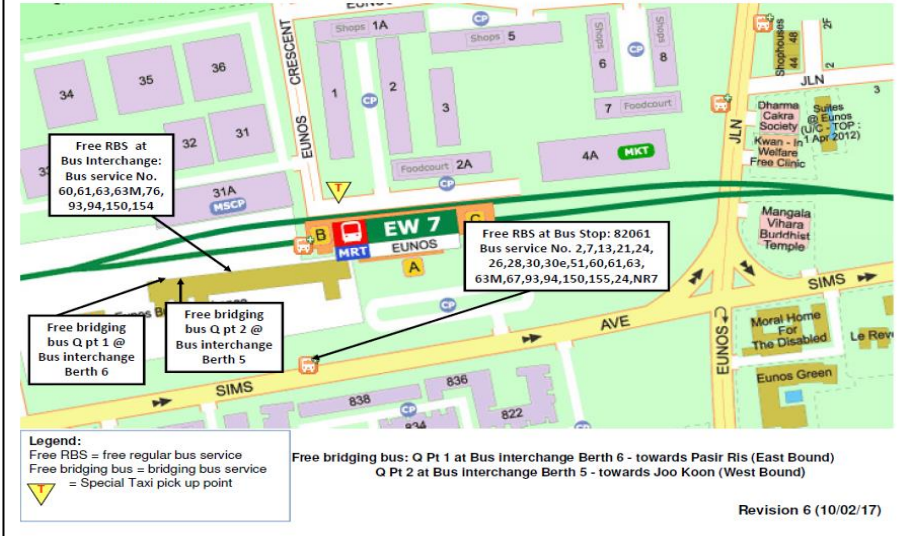

5. Queue points for free bridging bus service / special taxi service for student taking major examinations / free regular bus service / bus stops in the vicinity of the station – Eunostos

Note:

Free RBS	When activated, all regular buses (regardless of operator) at the designated bus stops are free boarding. (refer to “Free RBS” on the map)
Free Bridging Bus	When activated, these buses will stop at each MRT station of the affected sector as a form of bridging between stations (free boarding). (refer to “Free Bridging Bus” on the map)