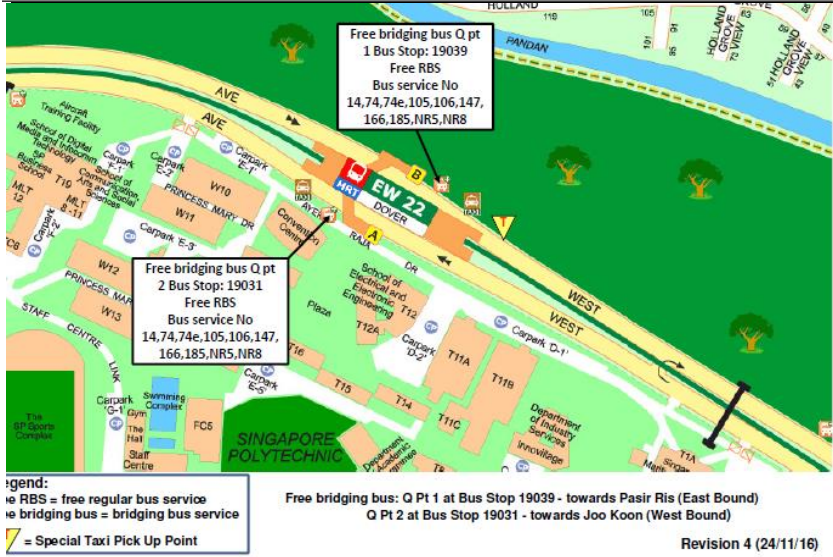

Taxi Services:	
Nearest Taxi Stand:	Exit A or B; Commonwealth Avenue West
Taxi Booking Service Hotlines:	SMRT Taxis - 6555 8888 Comfort Taxi - 6552 1111 Trans Cab - 6555 3333 Premier Taxis - 6363 6888

For information on integrated transportation services, please contact TransitLink Hotline at 1800-225 5663. You can also contact SMRT Customer Relations Centre at 1800-336 8900.
有关地铁及巴士路线询问，请拨打热线 1800-225 5663 向通联有限公司联络。您也可以联络 SMRT 客户联系中心热线号码 1800-336 8900.

Note:

Free RBS	When activated, all regular buses (regardless of operator) at the designated bus stops are free boarding. (refer to “Free RBS” on the map)
Free Bridging Bus	When activated, these buses will stop at each MRT station of the affected sector as a form of bridging between stations (free boarding). (refer to “Free Bridging Bus” on the map)