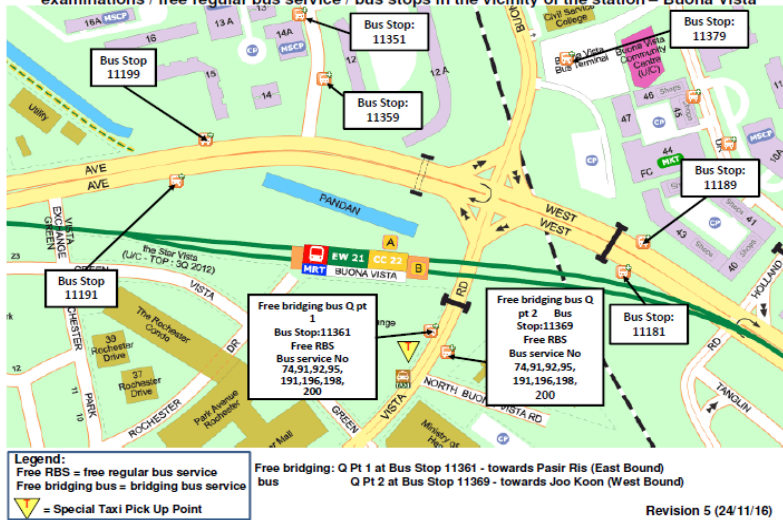

5. Queue points for free bridging bus service / special taxi service for student taking major examinations / free regular bus service / bus stops in the vicinity of the station – Buona Vista

Note:

Free RBS	When activated, all regular buses (regardless of operator) at the designated bus stops are free boarding. (refer to “Free RBS” on the map)
Free Bridging Bus	When activated, these buses will stop at each MRT station of the affected sector as a form of bridging between stations (free boarding). (refer to “Free Bridging Bus” on the map)