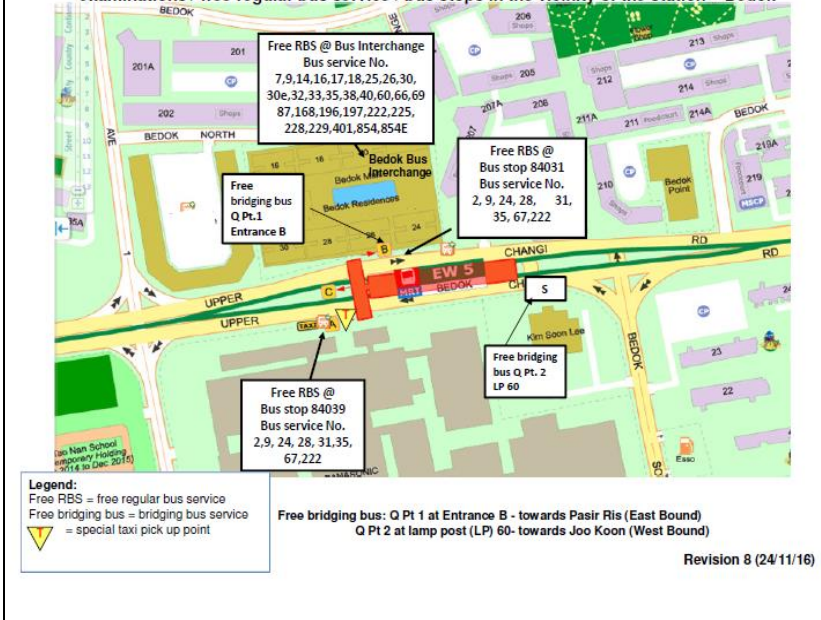

5. Queue points for free bridging bus service / special taxi service for student taking major examinations / free regular bus service / bus stops in the vicinity of the station – Bedok

Note:

Free RBS	When activated, all regular buses (regardless of operator) at the designated bus stops are free boarding. (refer to “Free RBS” on the map)
Free Bridging Bus	When activated, these buses will stop at each MRT station of the affected sector as a form of bridging between stations (free boarding). (refer to “Free Bridging Bus” on the map)