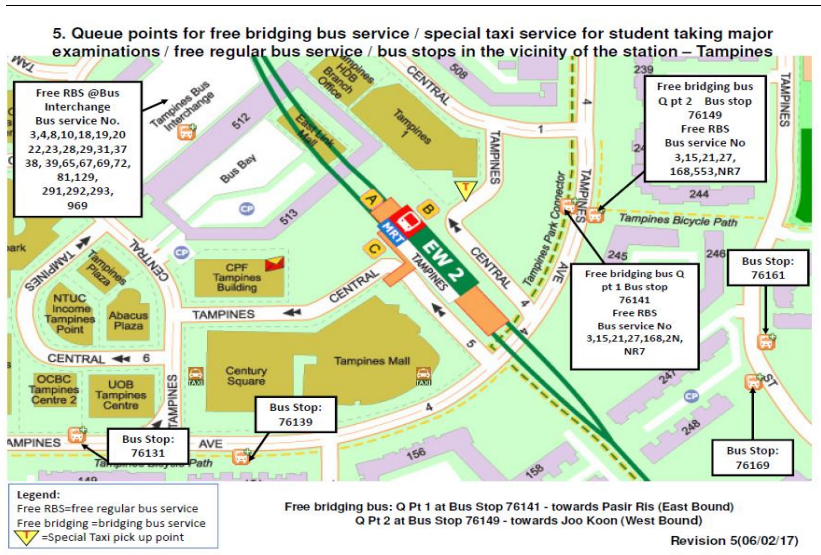

Note:

Free RBS	When activated, all regular buses (regardless of operator) at the designated bus stops are free boarding. (refer to “Free RBS” on the map)
Free Bridging Bus	When activated, these buses will stop at each MRT station of the affected sector as a form of bridging between stations (free boarding). (refer to “Free Bridging Bus” on the map)