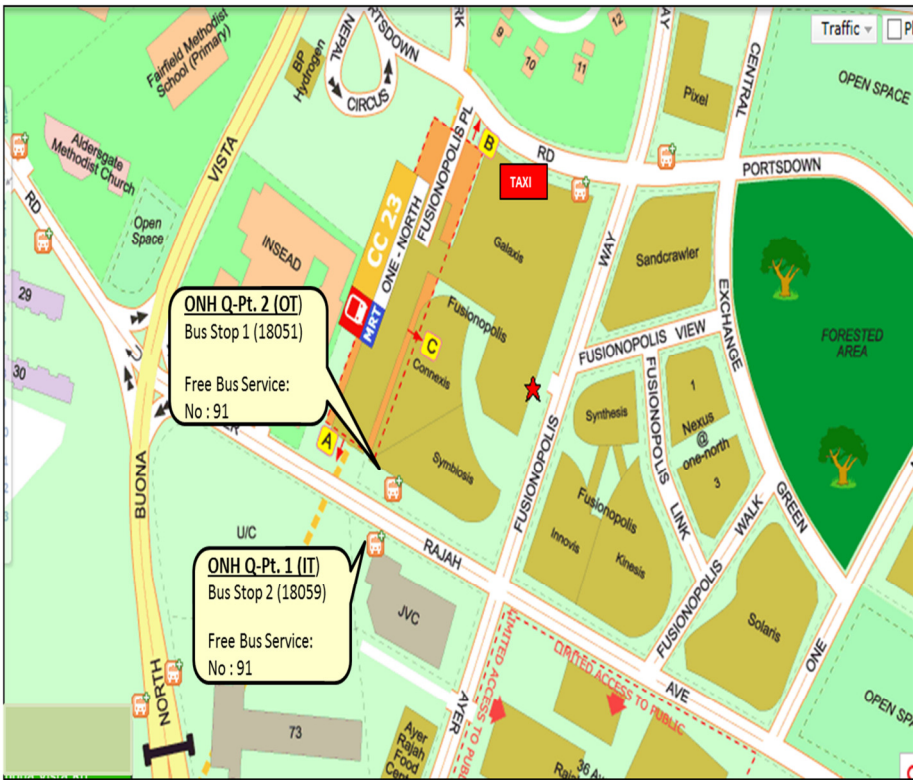

5. Queue points for bus bridging service / Taxi service for student taking major examinations / Bus Stops in the Vicinity of Stations – one-north

Legend:

 Bus Bridging Service & Free Bus Service at Bus Stop 1(18051) & Bus Stop 2 (18059)