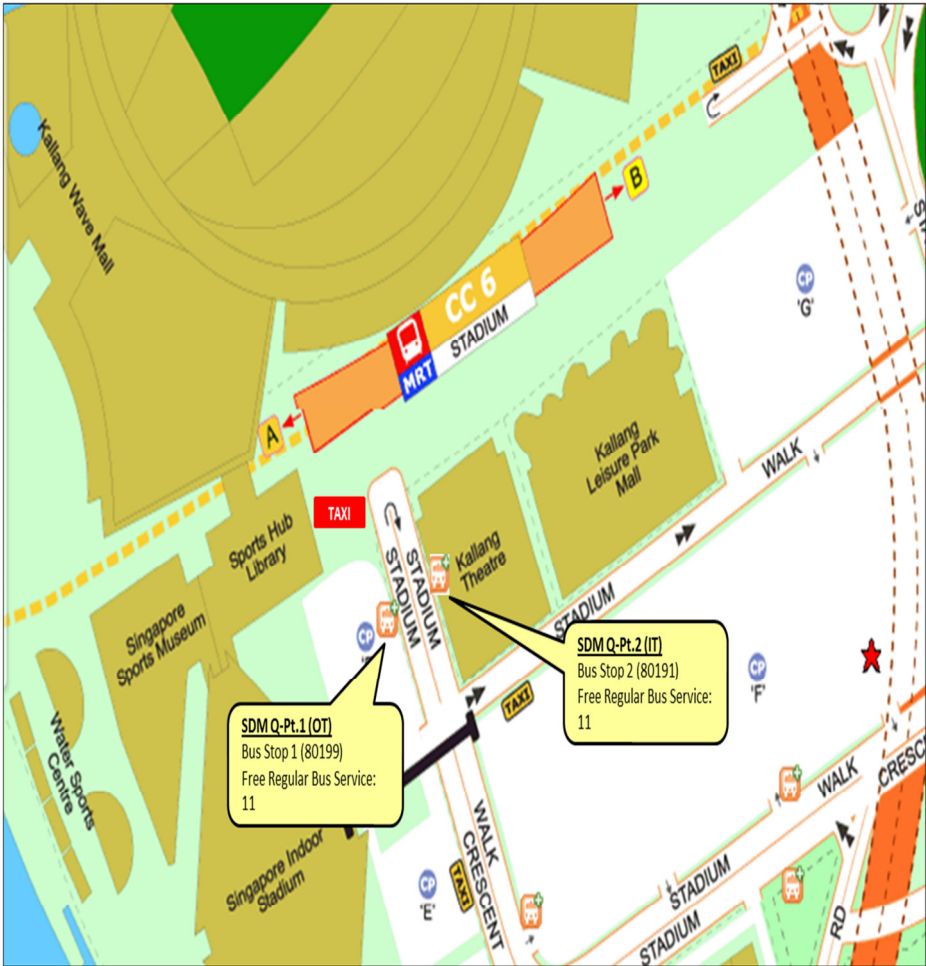

5. Queue points for free bridging bus service / special taxi service for student taking major examinations / free regular bus service / bus stops in the vicinity of the station – Stadium

Revision 4, Nov 2017