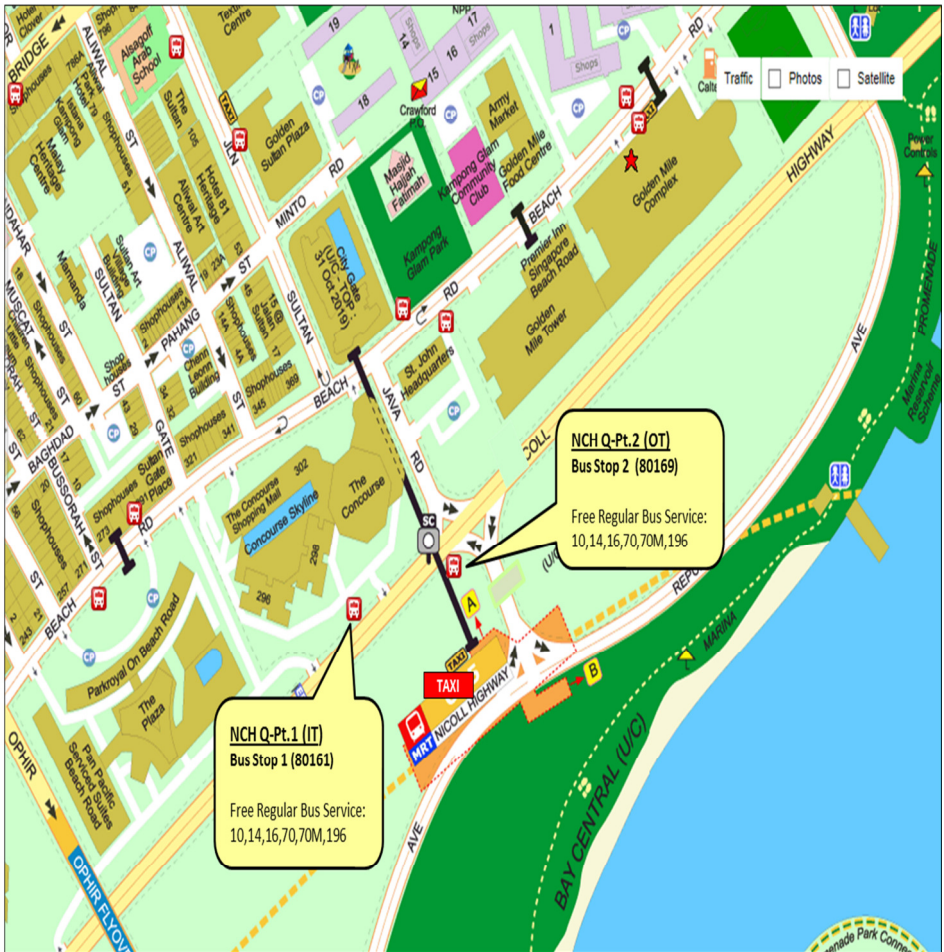

Paya Lebar Station (EW8)(CC9)	# Bus Stop 1 (Exit A): 70*, 70M*
Promenade Station (CC4)(DT15)	# Bus Stop 2 (Exit A): 70M*
Raffles Place Station (EW14)(NS26)	# Bus Stop 2 (Exit A): 10, 70*, 196
Serangoon Station (NE12)(CC13)	# Bus Stop 1 (Exit A): 70*, 70M*
Somerset Station (NS23)	# Bus Stop 2 (Exit A): 14, 16
Tai Seng Station (CC11)	# Bus Stop 1 (Exit A): 70*, 70M*
Telok Blangah Station (CC28)	# Bus Stop 2 (Exit A): 10
Tampines Station (EW2)(DT32)	# Bus Stop 1 (Exit A): 10
Tanah Merah Station (EW14)	# Bus Stop 1 (Exit A): 14
Tanjong Pagar Station (EW15)	# Bus Stop 2 (Exit A): 10, 70*, 196
Tiong Bahru Station (EW17)	# Bus Stop 2 (Exit A): 16
Yio Chu Kang Station (NS15)	# Bus Stop 1 (Exit A): 70*, 70M*

**# All public bus services at this location are free when Train Service is affected.
Note: *Operates on selected days and / or times**

Taxi Services:

Nearest Taxi Stand:	Exit A: Republic Avenue
Taxi Booking Service Hotlines:	SMRT Taxis - 6555 8888 Comfort Taxi - 6552 1111 Trans Cab - 6555 3333 Premier Taxis - 6363 6888

5. Queue points for free bridging bus service / special taxi service for student taking major examinations / free regular bus service / bus stops in the vicinity of the station – Nicoll Highway

Revision 4, Nov 2017