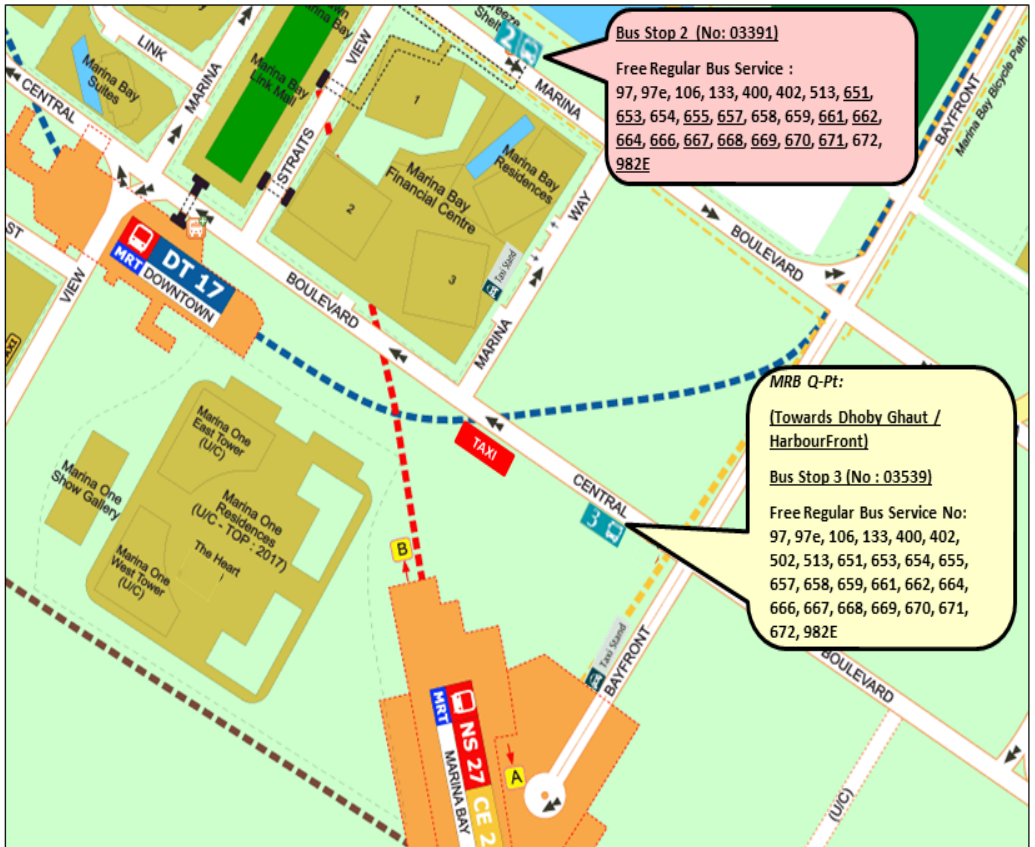

5. Queue points for free bridging bus service / special taxi service for student taking major examinations / free regular bus service / bus stops in the vicinity of the station – Marina Bay

Legend:

- Free Bridging Bus Service & Free Regular Bus Service at Bus Stop 3 (No : 03539)
- Free Regular Bus Service at Bus Stop 2 (No: 03391) TAXI For students taking major examinations

No boarding activities for underlined bus

Revision 5, Sept 2018