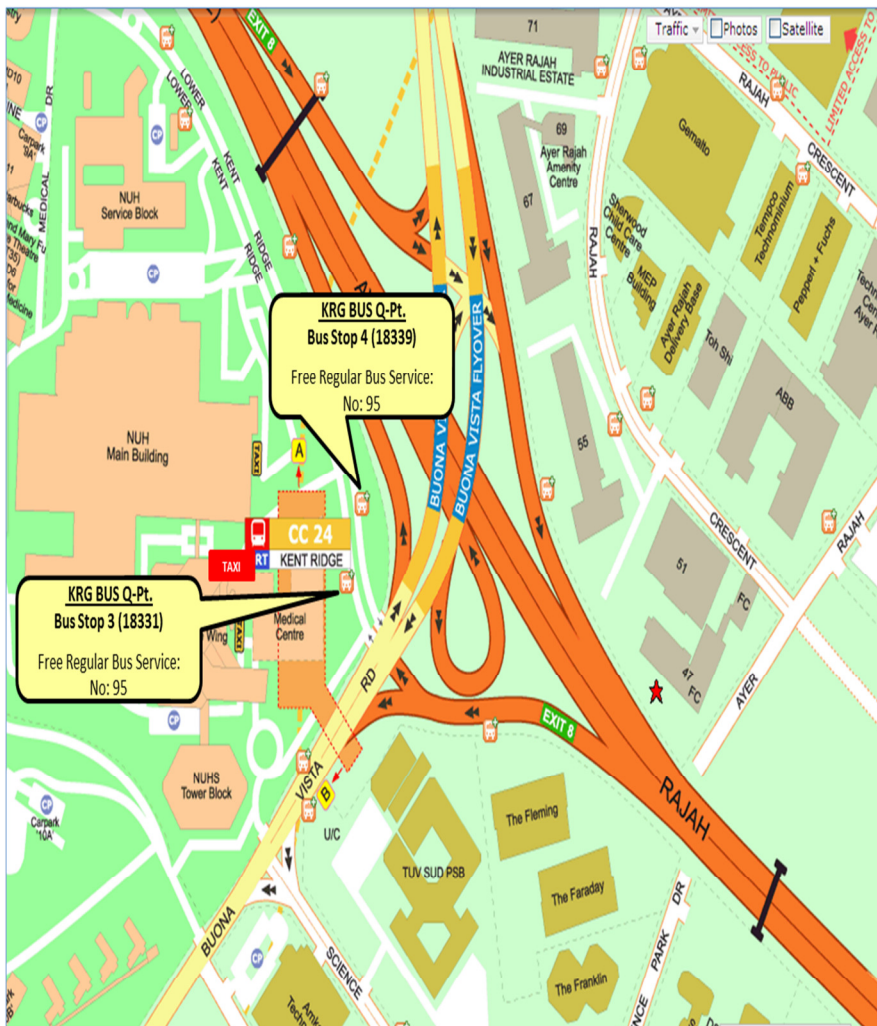

Kent Ridge Station(CC24)

Train service has been affected and we are working to restore normal service as quickly as possible. We apologise for any inconvenience caused.

Alternative Transport

Bus Services from Kent Ridge to:

Buona Vista Station (EW21)(CC22)	# Bus Stop 4 (Exit A Underpass): 95
Holland Village (CC21)	# Bus Stop 4 (Exit A Underpass): 95

All public bus services at this location are free when train services is affected.

有关地铁及巴士路线询问，请拨热线 1800-225 5663 向通联有限公司联络。您也可以联络 SMRT 客户联系中心热线号码 1800-336 8900。

5. Queue points for free bridging bus service / special taxi service for student taking major examinations / free regular bus service / bus stops in the vicinity of the Station – Kent Ridge

Legend:

 Free Bridging Bus Service & Free Regular Bus Service at Bus Stop 4 (No: 18339)

 TAXI For students taking major examinations

Revision 4, Nov 2017