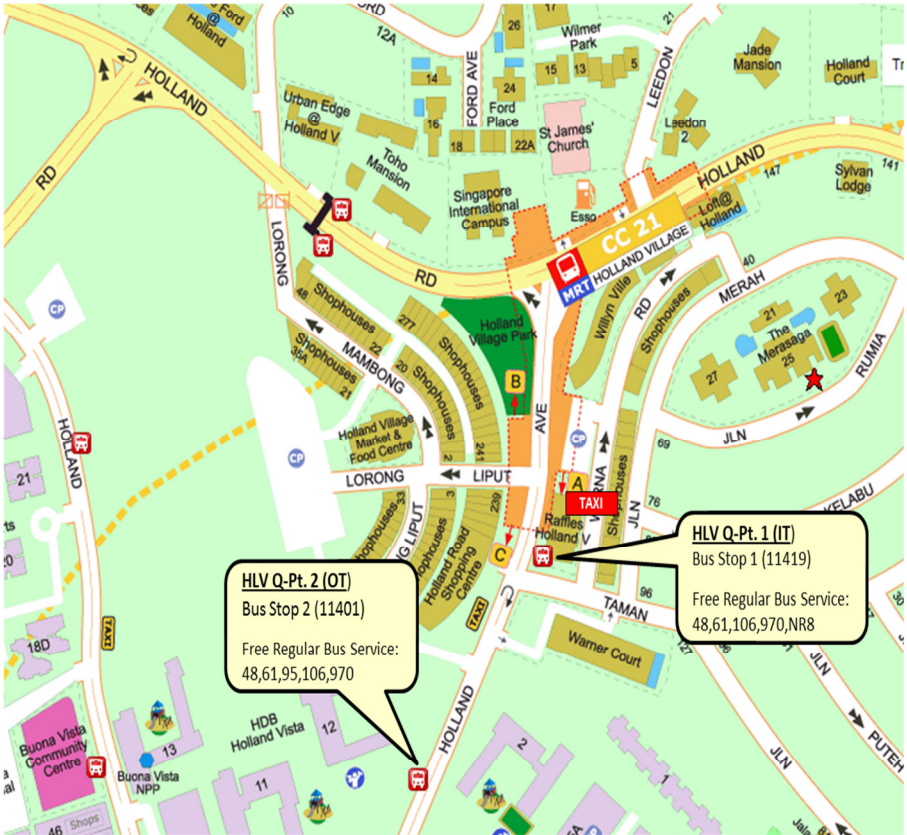

For information on integrated transportation services, please contact TransitLink Hotline at 1800-225 5663. You can also contact SMRT Customer Relations Centre at 1800-336 8900.

有关地铁及巴士路线询问，请拨打热线 1800-225 5663 向通联有限公司联络。您也可以联络 SMRT 客户联系中心热线号码 1800-336 8900。

5. Queue points for free bus bridging service / special taxi service for student taking major examinations / free regular bus service / bus stops in the Vicinity of Stations – Holland Village

Legend:

Free Bridging Bus Service & Free Regular Bus Service at Bus Stop 1(11419) & Bus Stop 2 (11401)

Revision 4, Nov 2017

For students taking major examinations