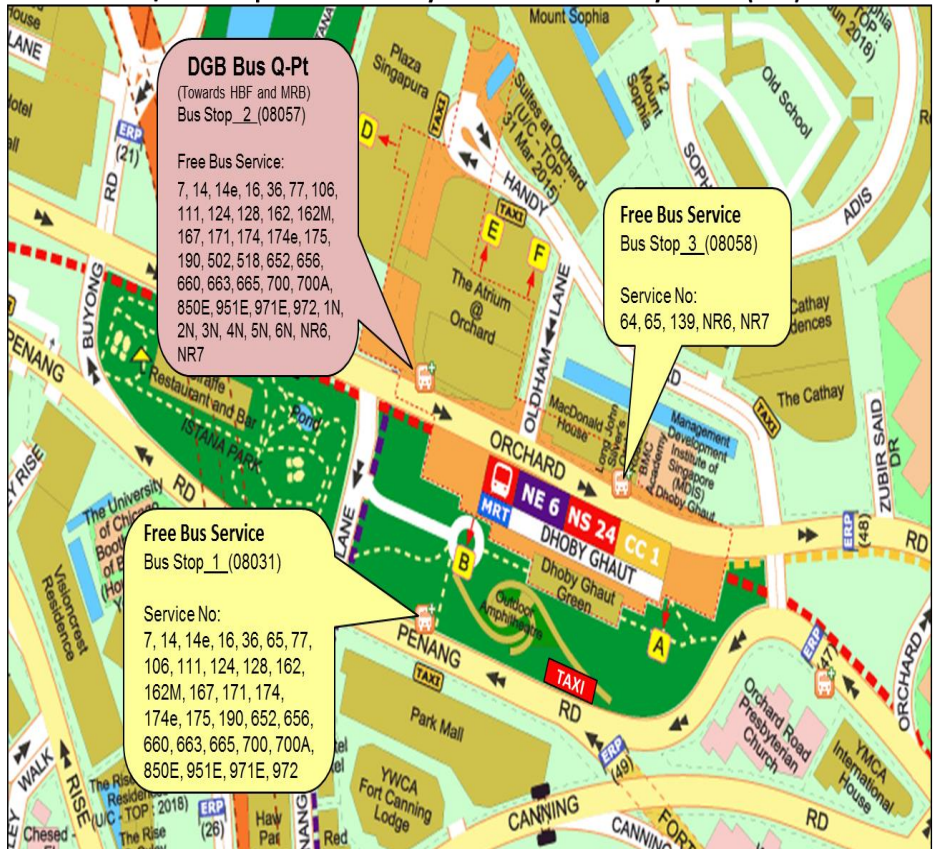

For information on integrated transportation services, please contact TransitLink Hotline at 1800-225 5663. You can also contact SMRT Customer Relations Centre at 1800-336 8900.

有关地铁及巴士路线询问，请拨打热线 1800-225 5663 向通联有限公司联络。您也可以联络 SMRT 客户服务中心热线号码 1800-336 8900。

5. Queue points for bus bridging service / Taxi service for student taking major examinations / Bus Stops in the Vicinity of Stations -- Dhoby Ghaut (CCL)

Legend:

Bus Bridging Service & Free Bus Service at Bus Stop 2(08057)

Free Bus Service at Bus Stop 1 (08031) & Bus Stop 3 (08058)

For students taking major examinations

Revision 4, Nov 2017