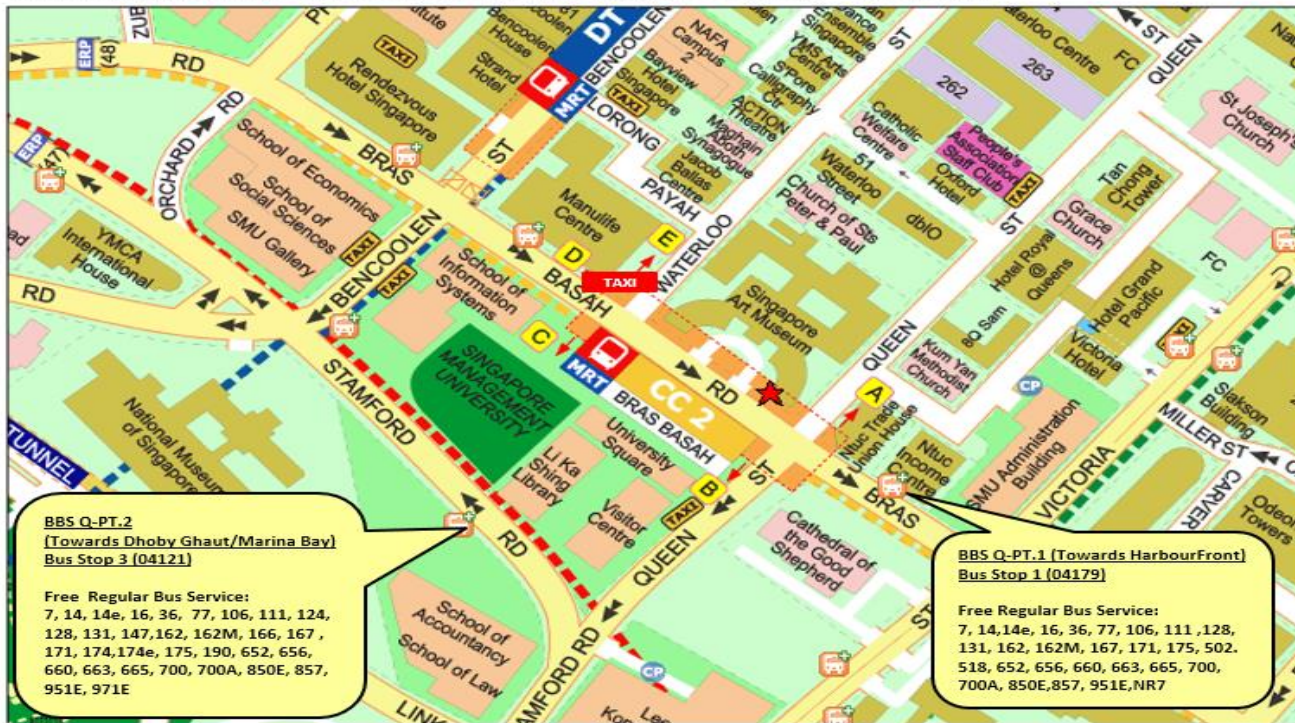

5. Queue points for free bridging bus service / special taxi service for student taking major examinations / free regular bus service / bus stops in the vicinity of the Station – Bras Basah

Legend:

- Free Bridging Bus Service & Free Regular Bus Service at Bus Stop 1 (04179) & Bus Stop 3 (04121)
- TAXI For students taking major examinations

Revision 5, May 2018