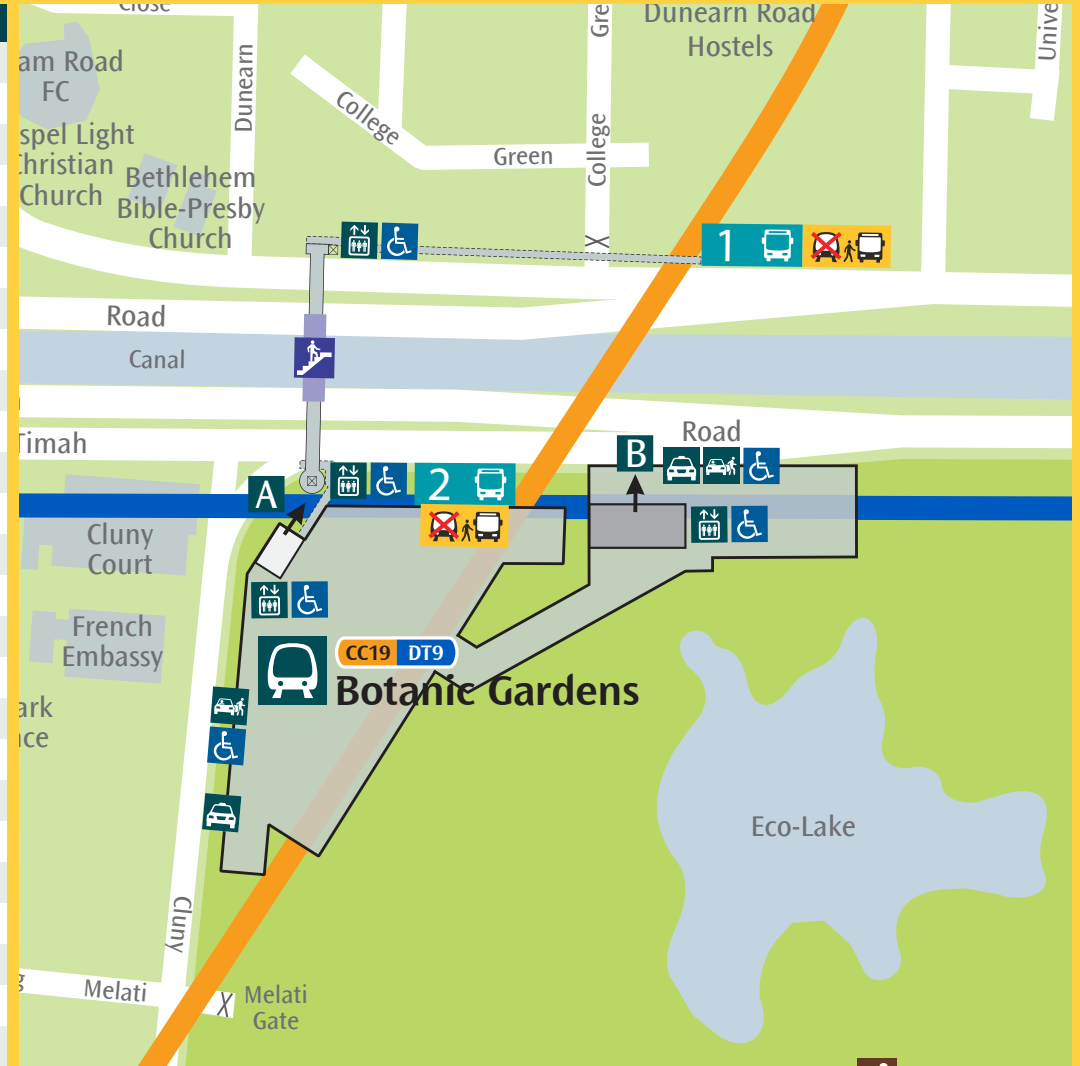

Free Bus Services

CC19 DT9

Botanic Gardens

Going To	Exit	Bus Stop	Bus Service
Aljunied	A	1	67
Beauty World	A	2	66, 67, 170, 171
Bedok	A	1	66, 67
Bedok Reservoir	A	1	66, 67
Bencoolen	A	1	171
Bishan	A	1	156
Boon Keng	A	1	66
Boon Lay	A	2	154
Bras Basah	A	1	171
Bugis	A	1	48
Bukit Panjang	A	2	67, 170, 171
Caldecott	A	1	156
City Hall	A	1	171
Commonwealth	A	2	153
Cashew	A	2	67, 170, 171
Choa Chu Kang	A	2	67
Clementi	A	2	154, 156
Dhoby Ghaut	A	1	171
Eunos	A	1	67, 154
Esplanade	A	1	171
Farrer Park	A	1	66, 67
Farrer Road	A	2	48, 153, 186
Hillview	A	2	67, 170, 171
Holland Village	A	2	48
Hougang	A	1	151, 153

Going To	Exit	Bus Stop	Bus Service
Jurong East	A	2	66
Kallang	A	1	67
Kembangan	A	1	67
King Albert Park	A	2	66, 67, 151, 154, 170, 171
Kovan	A	1	153
Kranji	A	2	170
Lavender	A	1	67
Lakeside	A	2	154
Little India	A	1	48, 66, 67, 170
MacPherson	A	1	66, 154
Mattar	A	1	66, 154
Newton	A	1	48, 66, 67, 170, 171
Orchard	A	1	171
Paya Lebar	A	1	67, 154
Promenade	A	1	171
Queenstown	A	2	186
Raffles Place	A	2	186
Redhill	A	2	186
Rochor	A	1	48, 170
Sengkang	A	1	156
Serangoon	A	1	153
Sixth Avenue	A	2	66, 67, 151, 154, 156, 170, 171
Somerset	A	1	171
Stevens	A	1	48, 66, 67, 170, 171
Tai Seng	A	1	151

*Operates on selected days and/or times

Dial-A-Cab 6342 5222

Nearest MRT Station(s):
 (Approx. Walking Distance) **A B** **DT8** Tan Kah Kee (900m)

Free Bus Services

CC19 DT9

Botanic Gardens

Going To	Exit	Bus Stop	Bus Service
Tampines	A	1	67
Tampines West	A	1	67
Tan Kah Kee	A	2	66, 67, 151, 154, 156, 170, 171
Tanah Merah	A	1	48
Tanjong Pagar	A	2	186
Telok Ayer	A	2	186
Toa Payoh	A	1	153
Ubi	A	1	66
Yishun	A	2	171

*Operates on selected days and/or times

Nearest MRT Station(s):
(Approx. Walking Distance) **A B** **DT8** Tan Kah Kee (900m)