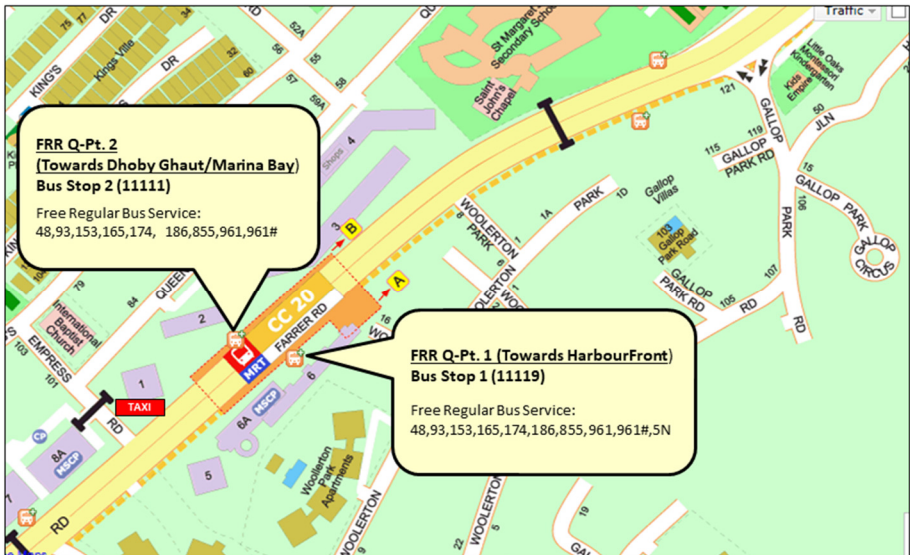

For information on integrated transportation services, please contact TransitLink Hotline at 1800-225 5663. You can also contact SMRT Customer Relations Centre at 1800-336 8900.

有关地铁及巴士路线询问，请拨打热线 1800-225 5663 向通联有限公司联络。您也可以联络 SMRT 客户联系中心热线号码 1800-336 8900。

5. Queue points for free bridging bus service / special taxi service for student taking major examinations / free regular bus service / bus stops in the Vicinity of the Station— Farrer Road

Legend:

- Free Bridging Bus Service & Free Regular Bus Service at Bus Stop 1 (11119) & Bus Stop 2 (11111)
- For students taking major examinations

Revision 5, Jun 2019