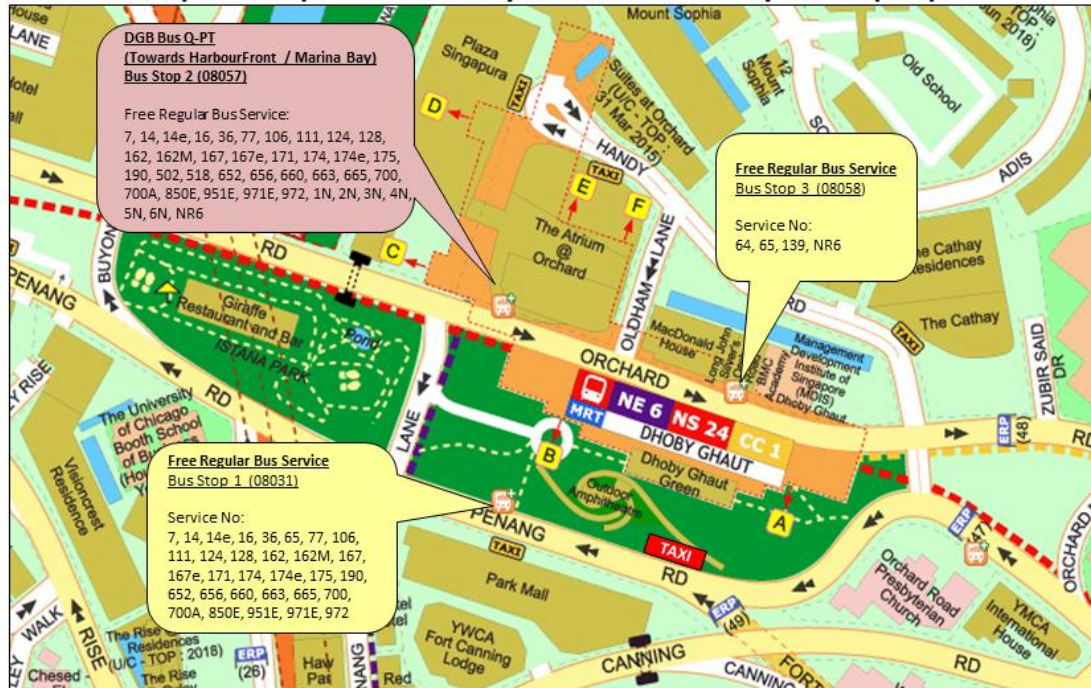

5. Queue points for bus bridging service / Taxi service for student taking major examinations / Bus Stops in the Vicinity of Stations - Dhoby Ghaut (CCL)

Legend:

Bus Bridging Service & Free Regular Bus Service at Bus Stop 2(08057)

Free Regular Bus Service at Bus Stop 1 (08031) & Bus Stop 3 (08058)

For students taking major examinations

Revision 5, Jan 2019